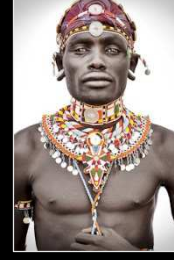

Samburu Man white 1746
Samburu Man black 1767