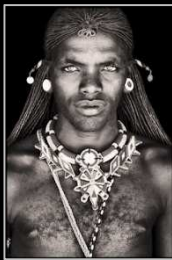

# Original wall-hangings by Mario Gerth

Since long time we work together with market leaders in order to achieve the best available quality. Our fine woven wall-hangings are unique and securing top quality over their lifetime. With an size of 210 cm \* 140 cm and a small version as well they are an eye-catcher in your corridor, they work as a carpet or just as a fine piece of art.

Himba Girl 1870

Owakaona Tribe 1618

Tuareg Boy Mali 1614

Samburu Man white 1746  
Samburu Man black 1767

Samburu Girl white 1743  
Samburu Girl black 1764

Samburu Warrior 1615

Hamar Woman 1613

Hamar Lady 1616

Baro Tura 1703

Dassanech Girl 1930

Gangadas Baba black 1794  
Gangadas Baba ockre 1824  
Gangadas Baba sand 1828

Bandu Baba black 1796  
Bandu Baba ockre 1826  
Bandu Baba sand 1830

Our wall-hangings come folded and are easy to stretch on a wooden frame or work just fine as wall art. Some of our fine selection is seen here. The whole collection is here: <https://www.dropbox.com/s/vaom8gg5cyzyut/Bestellnummern.pdf?dl=0>