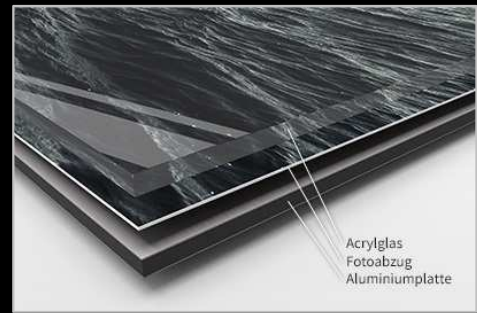

Museum Print

Wood Frame:

Present your favorite images with traditional, refined passe-partouts and classic wooden frames. Use the different materials, colors, and formats that are available to design a harmonious presentation that complements the colors of your photo print.